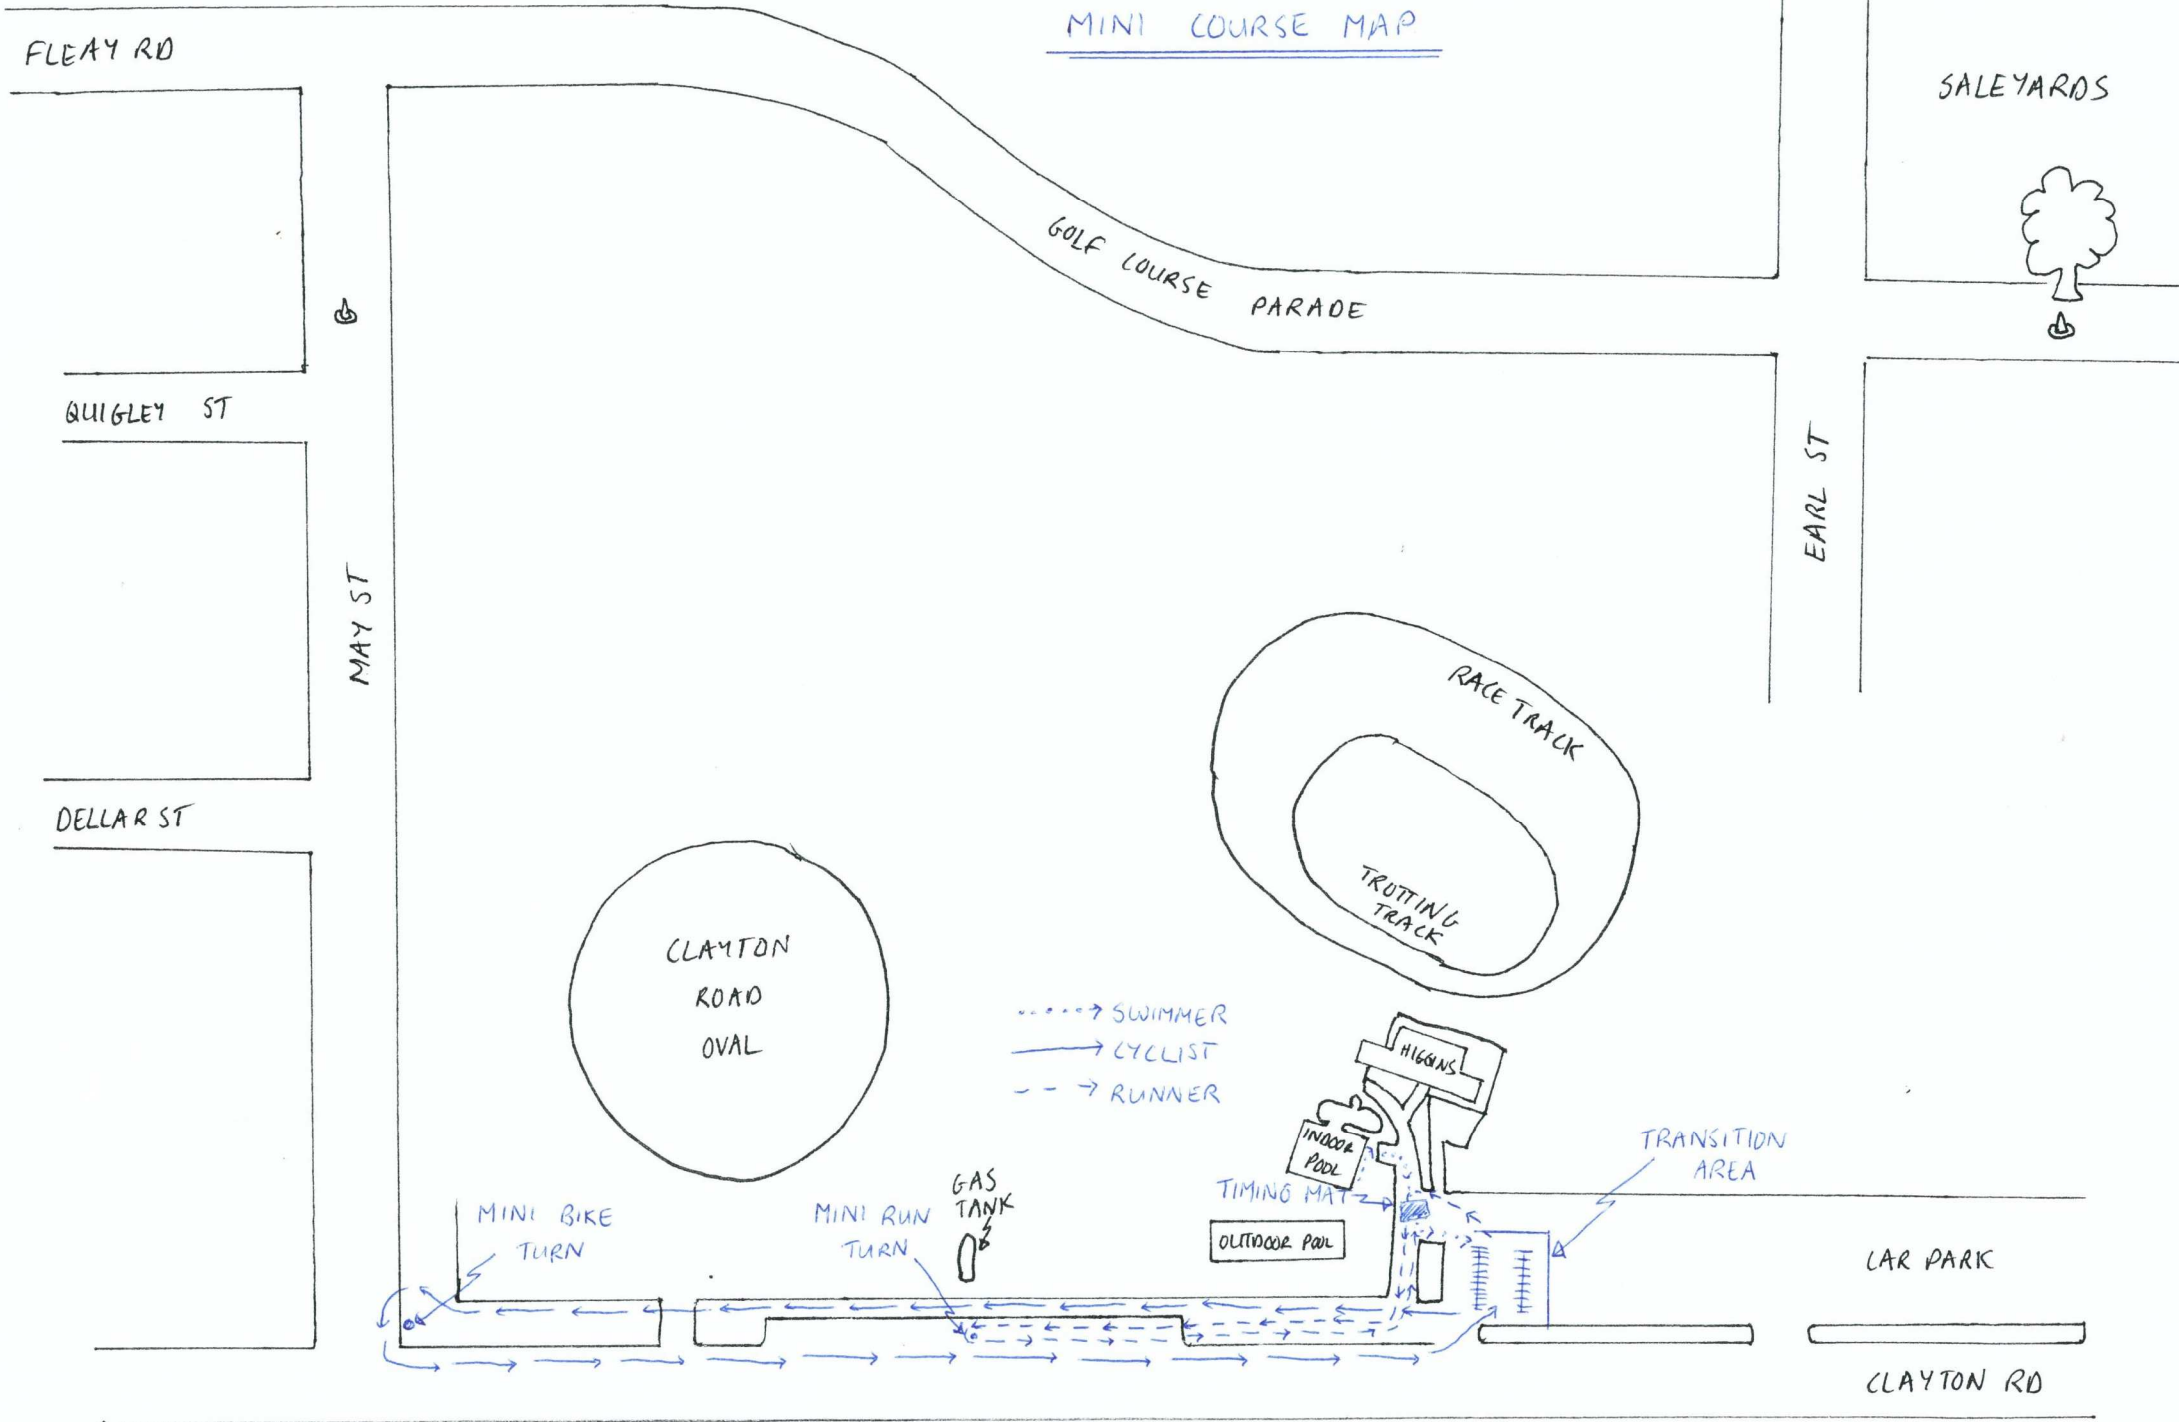

MINI COURSE MAP

FLEAY RD

QUIGLEY ST

DELLAR ST

MAY ST

EARL ST

SALEYARDS

RACE TRACK

TROTTING TRACK

CLAYTON ROAD OVAL

- → SWIMMER
- CYCLIST
- - - - → RUNNER

MINI BIKE TURN

MINI RUN TURN

HIGGINS

INDOOR POOL

TIMING MAT

OUTDOOR POOL

TRANSITION AREA

LAR PARK

CLAYTON RD