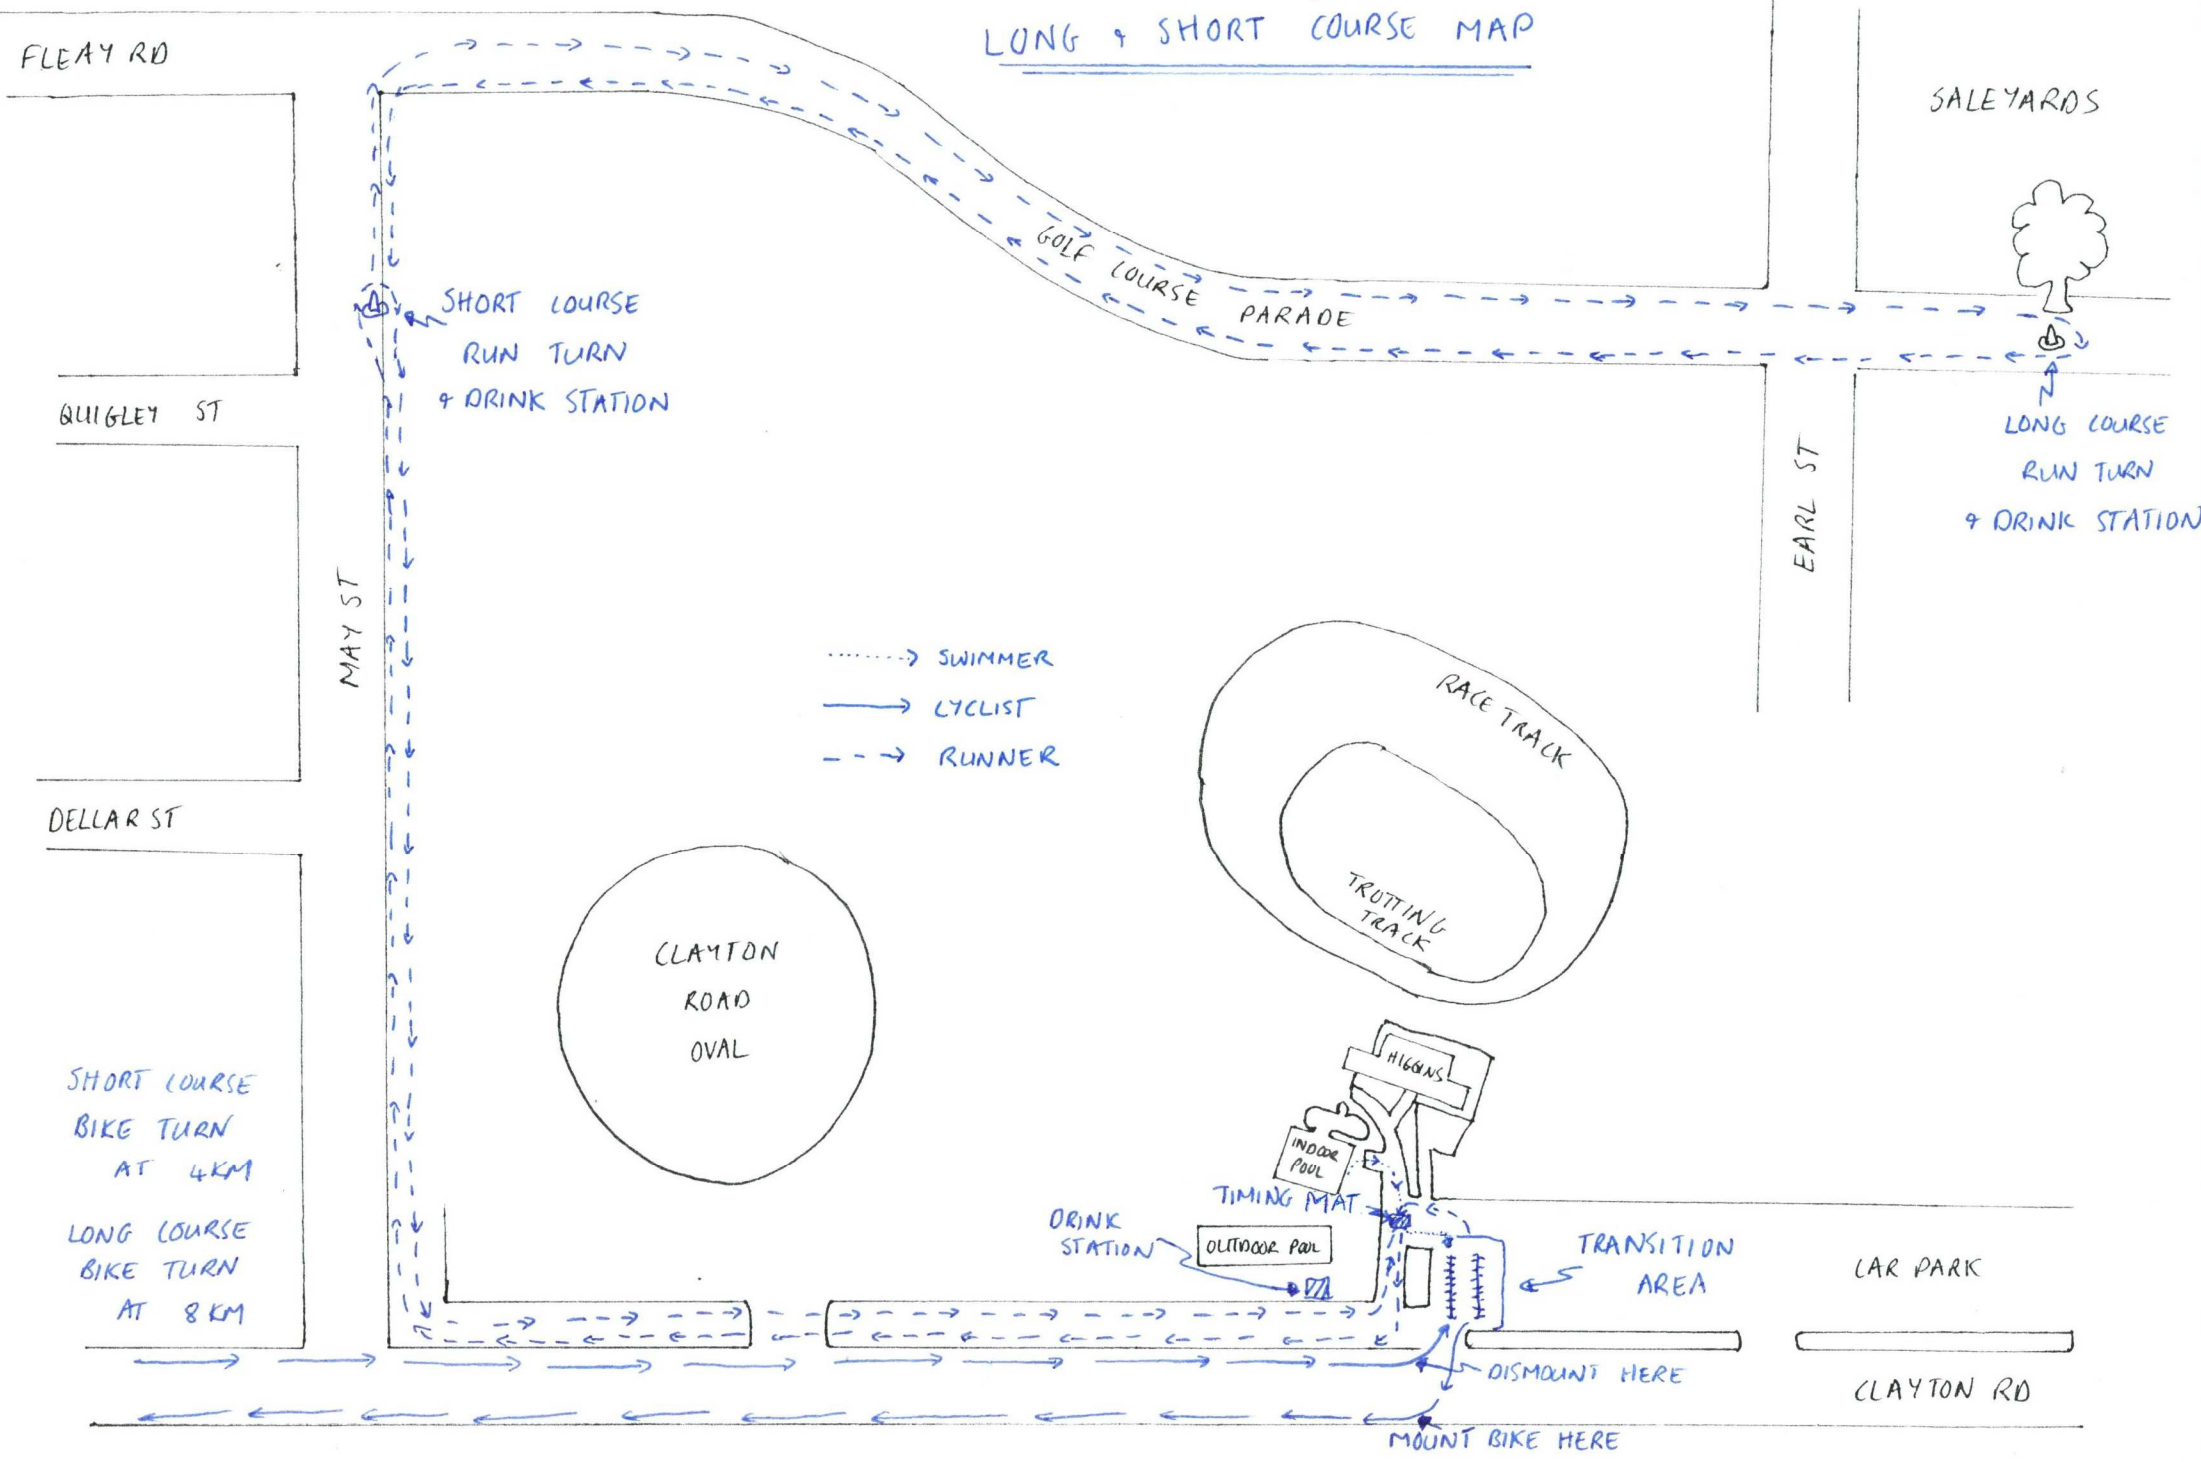

LONG & SHORT COURSE MAP

FLEAY RD

QUIGLEY ST

DELLAR ST

SHORT COURSE
BIKE TURN
AT 4KM

LONG COURSE
BIKE TURN
AT 8KM

MAY ST

EARL ST

SALEYARDS

LONG COURSE
RUN TURN
& DRINK STATION

--> SWIMMER
- > CYCLIST
- - - -> RUNNER

CAR PARK

CLAYTON RD