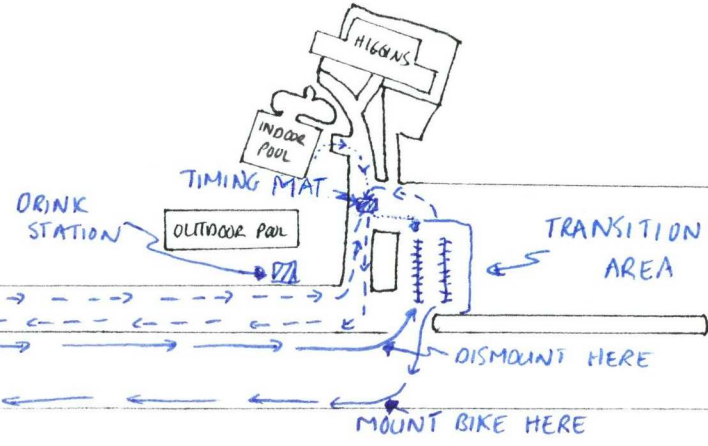

LONG & SHORT COURSE MAP

FLEAY RD

QUIGLEY ST

DELLAR ST

SHORT COURSE
BIKE TURN
AT 4KM

LONG COURSE
BIKE TURN
AT 8KM

MAY ST

EARL ST

SALEYARDS

LONG COURSE
RUN TURN
& DRINK STATION

--> SWIMMER
- > CYCLIST
- - - -> RUNNER

CAR PARK

CLAYTON RD