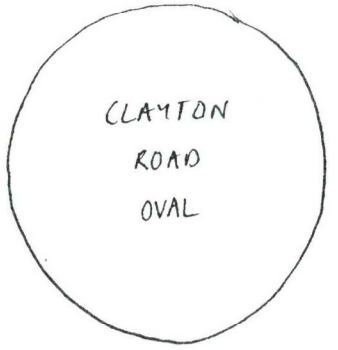

CAR PARK

CLAYTON RD