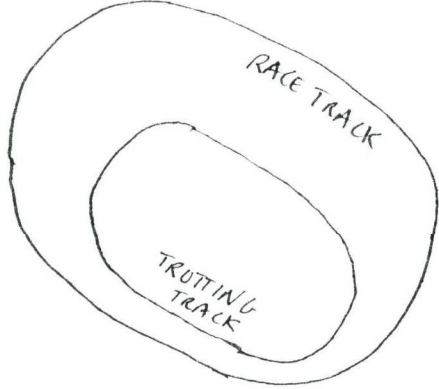

LONG & SHORT COURSE MAP

FLEAY RD

QUIGLEY ST

DELLAR ST

SHORT COURSE
BIKE TURN
AT 4KM

LONG COURSE
BIKE TURN
AT 8KM

MAY ST

EARL ST

SALEYARDS

LONG COURSE
RUN TURN
& DRINK STATION

--> SWIMMER
- > CYCLIST
- - - -> RUNNER

CAR PARK

CLAYTON RD