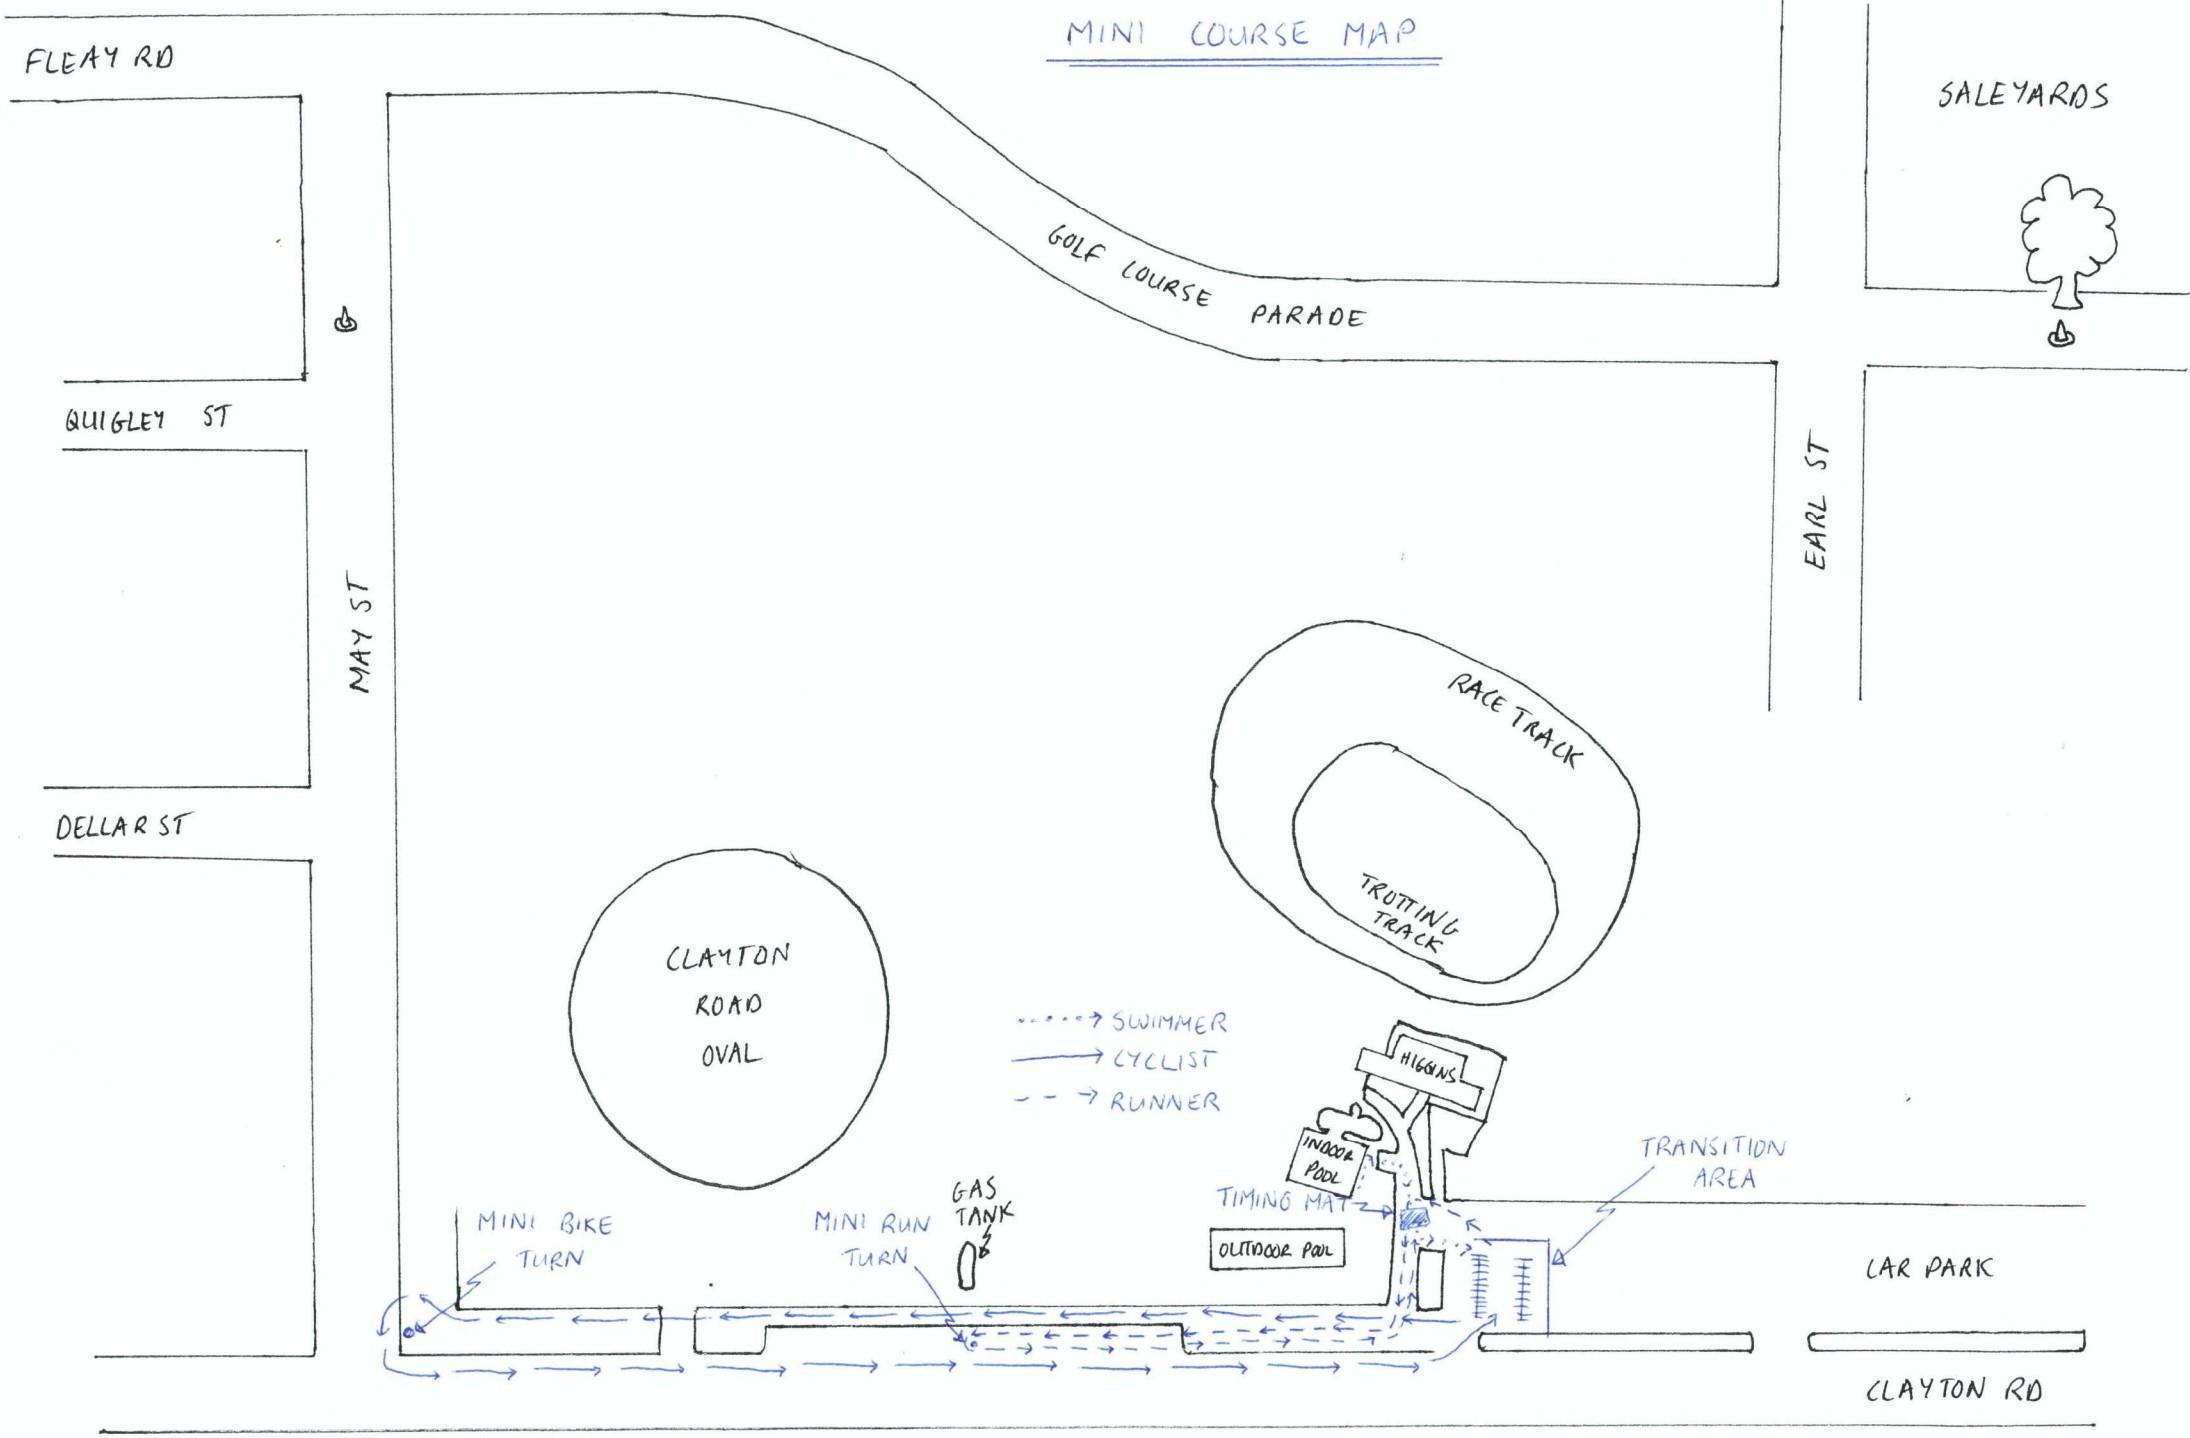

MINI COURSE MAP

FLEAY RD

QUIGLEY ST

DELLAR ST

MAY ST

EARL ST

SALEYARDS

GOLF COURSE PARADE

CLAYTON ROAD OVAL

RACE TRACK
TROTTING TRACK

..... → SWIMMER
——→ CYCLIST
- - - → RUNNER

MINI BIKE TURN

MINI RUN TURN

GAS TANK

HIGGINS
INDOOR POOL
TIMING MAT
OUTDOOR POOL

TRANSITION AREA

LAR PARK

CLAYTON RD